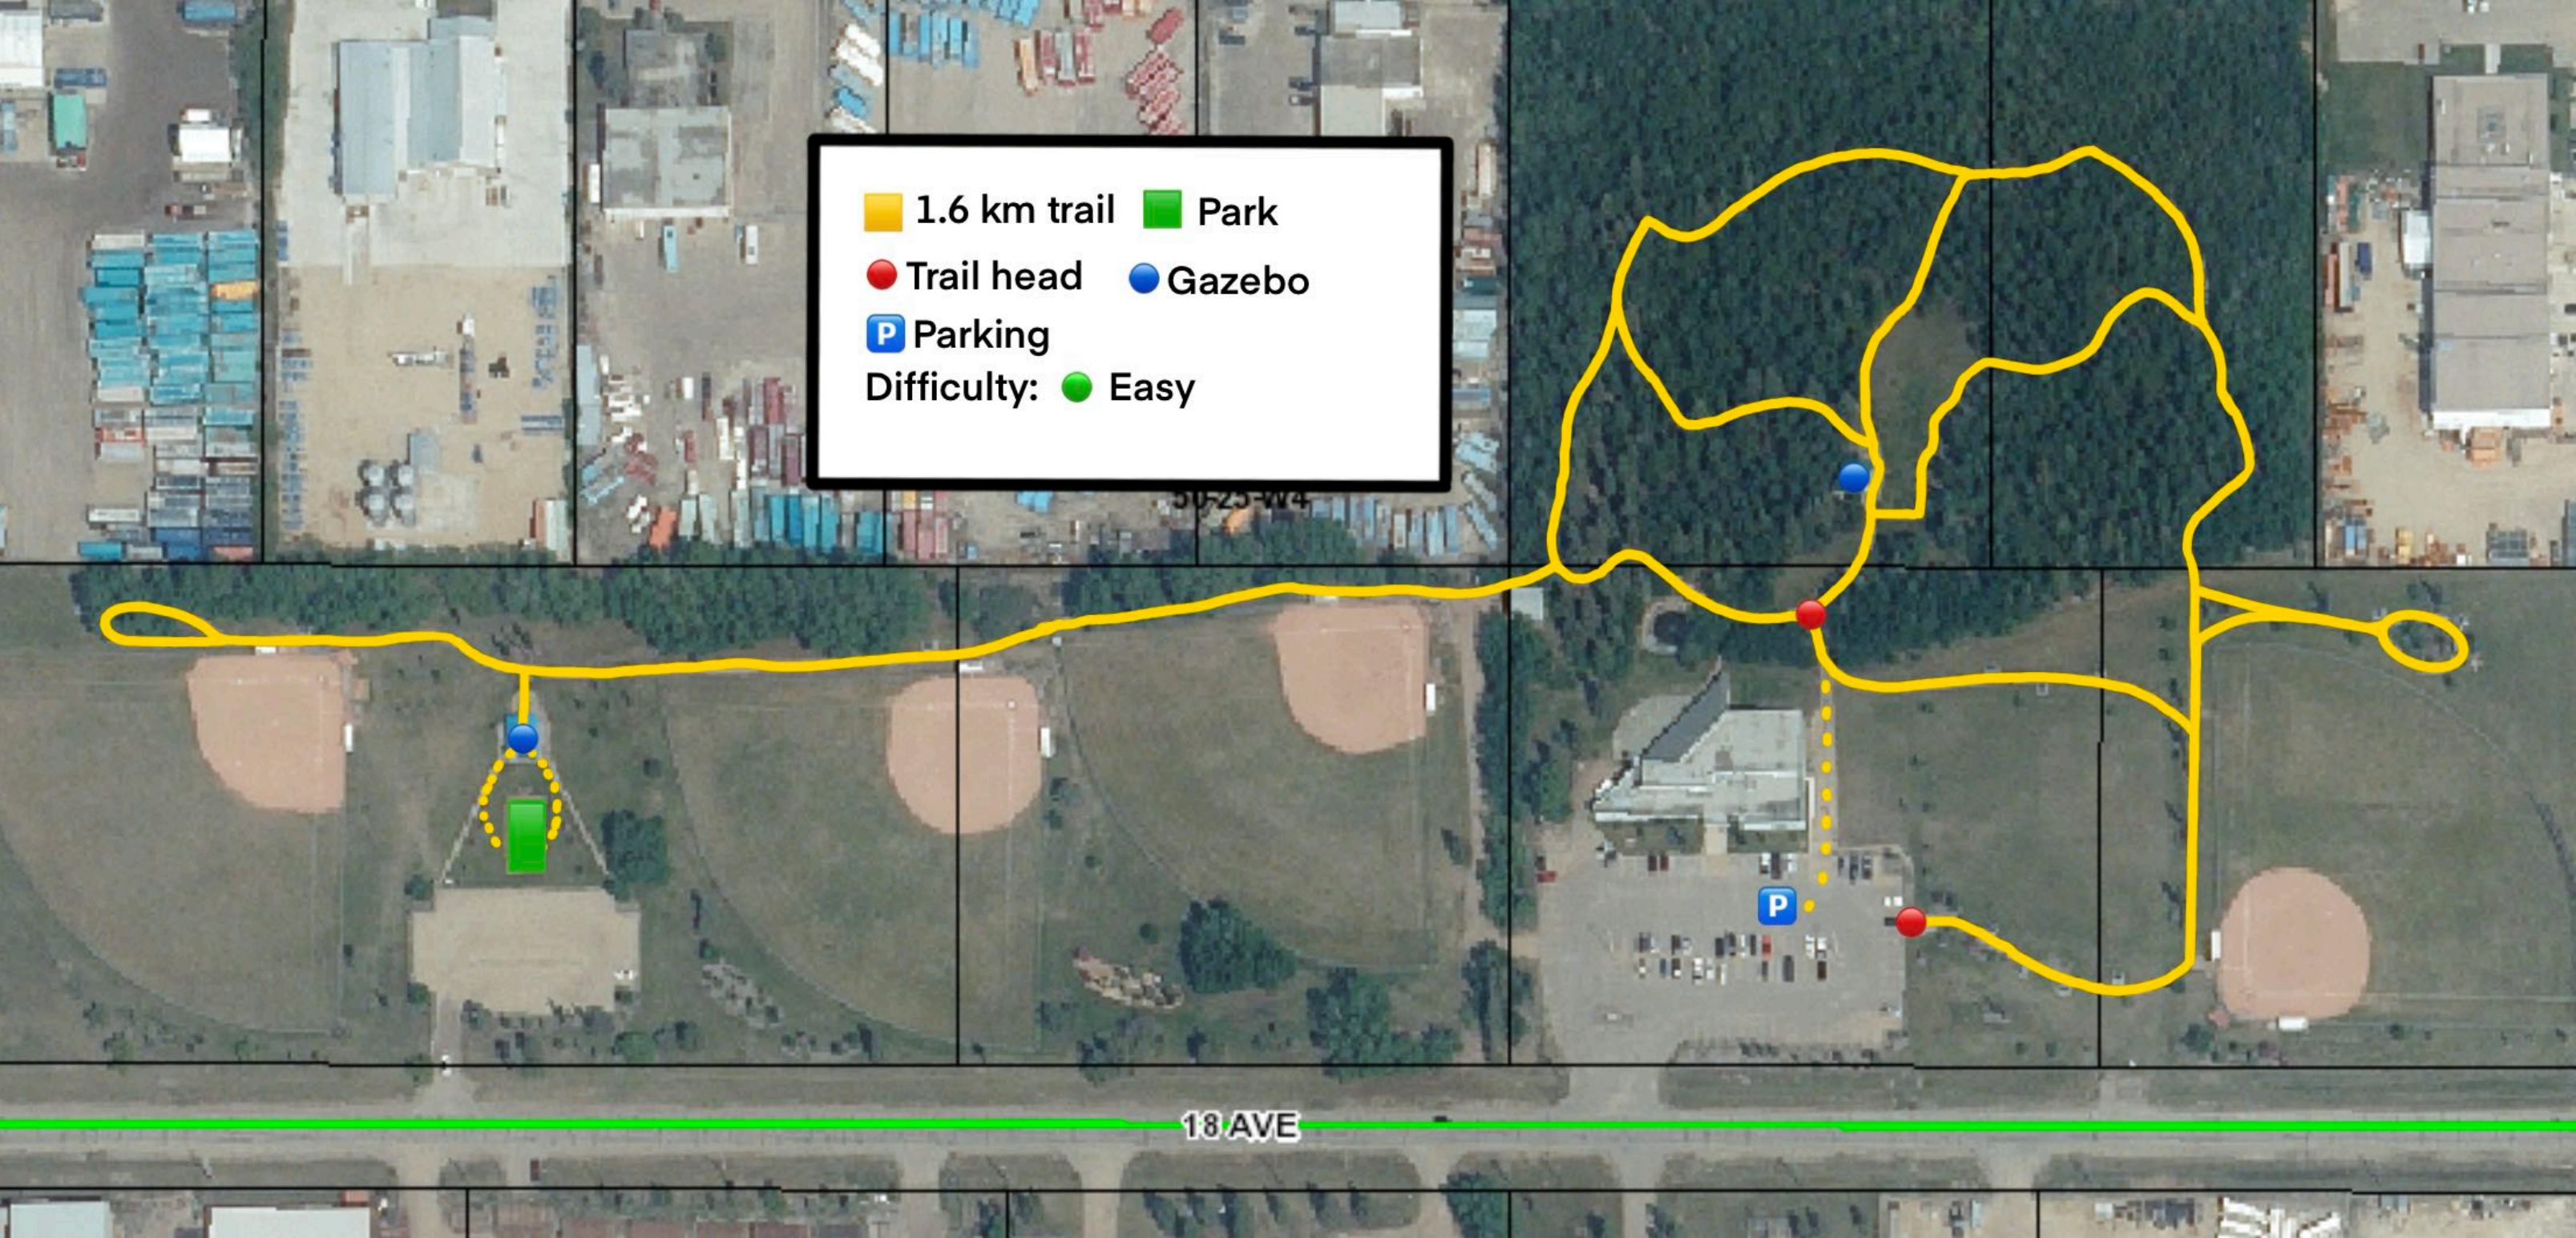

1.6 km trail Park
Trail head Gazebo
P Parking
Difficulty: ● Easy

18 AVE